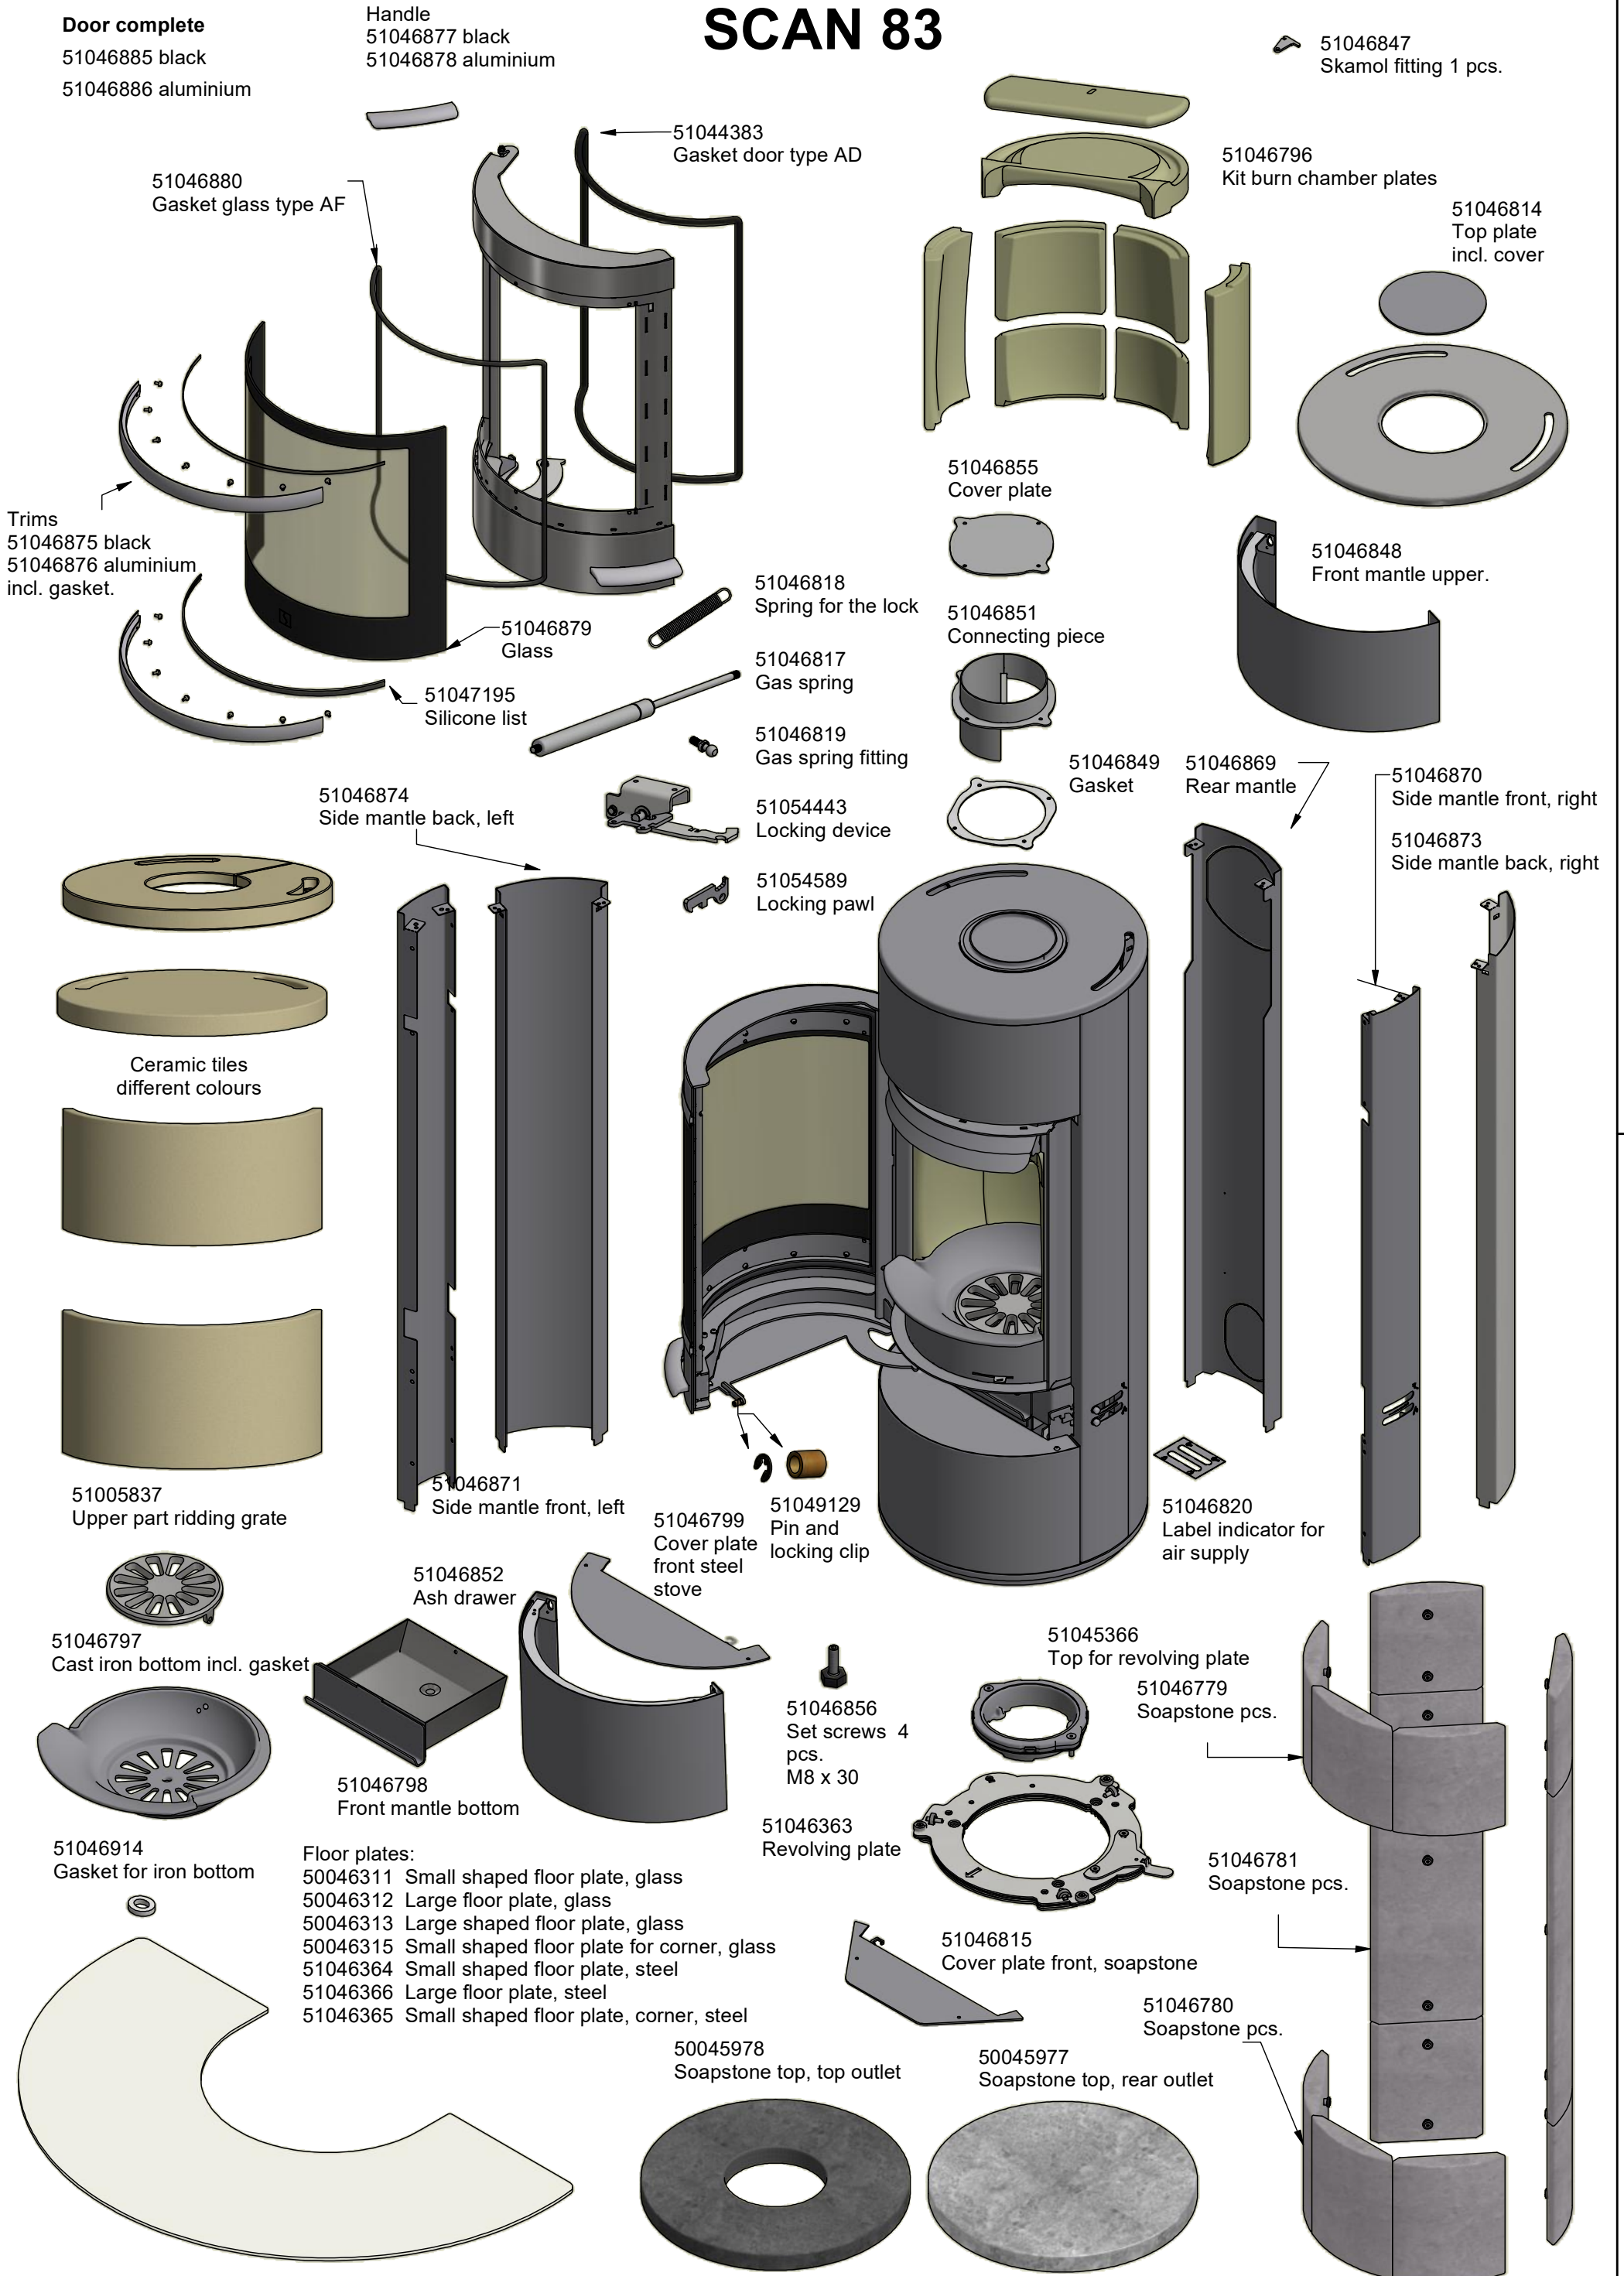

SCAN 83

Door complete

- 51046885 black
- 51046886 aluminium

1. Handle
   51046877 black
   51046878 aluminium

- 51046847 Skamol fitting 1 pcs.

51046880
Gasket glass type AF

51044383
Gasket door type AD

51046796
Kit burn chamber plates

51046814
Top plate
incl. cover

Trims
51046875 black
51046876 aluminium
incl. gasket.

51046855
Cover plate

51046848
Front mantle upper.

51046879
Glass

51046818
Spring for the lock

51046851
Connecting piece

51047195
Silicone list

51046817
Gas spring

51046819
Gas spring fitting

51046849
Gasket

51046869
Rear mantle

51046874
Side mantle back, left

51054443
Locking device

51046870
Side mantle front, right

51046873
Side mantle back, right

51054589
Locking pawl

Ceramic tiles
different colours

51005837
Upper part ridding grate

51046871
Side mantle front, left

51046799
Cover plate
front steel
stove

51049129
Pin and
locking clip

51046820
Label indicator for
air supply

51046797
Cast iron bottom incl. gasket

51046852
Ash drawer

51046856
Set screws 4
pcs.
M8 x 30

51045366
Top for revolving plate

51046779
Soapstone pcs.

51046798
Front mantle bottom

51046363
Revolving plate

51046781
Soapstone pcs.

51046914
Gasket for iron bottom

Floor plates:
50046311 Small shaped floor plate, glass
50046312 Large floor plate, glass
50046313 Large shaped floor plate, glass
50046315 Small shaped floor plate for corner, glass
51046364 Small shaped floor plate, steel
51046366 Large floor plate, steel
51046365 Small shaped floor plate, corner, steel

51046815
Cover plate front, soapstone

51046780
Soapstone pcs.

50045978
Soapstone top, top outlet

50045977
Soapstone top, rear outlet