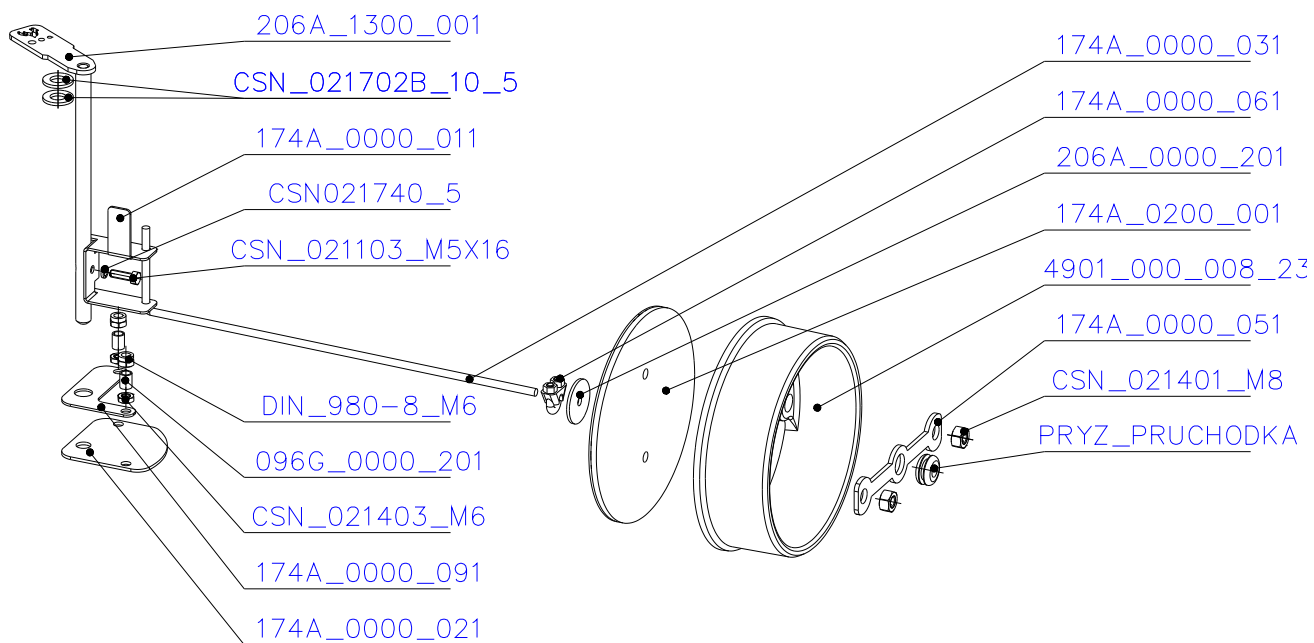

SCAN 5007 FL

SPARE PARTS

Spare parts 5007 FL

Spare part no.	Market name	Scan M3no.	
1	Screw assortment for SC 5000 series	12061534	-
2	Grate	50052738	174A_2000_011
3	Chamotte chamber set FL	50059052	206N_2010_001
4	Handle set	50061498	-
5	Front glass 4x677,5x402	50062945	174U_0300_012
6	Side glass 4x304x402	50052726	632_999_304_402
7	Glass sealing 15x4 mm, type 7226/5/0/0 - black	50052729	341_414_015_004
8	Door gasket diam. 12 mm, type 84204/3/0/0 - grey	51066470	341_414_012_616

SCAN 5007 FL

SPARE PARTS

SCAN 5007 FL

SPARE PARTS

E
333:1000

SCAN 5007 FL

SPARE PARTS

[206A_0000_211](#)

SCAN 5007 FL

SPARE PARTS

SCAN 5007 FL

SPARE PARTS

SCAN 5007 FL

SPARE PARTS