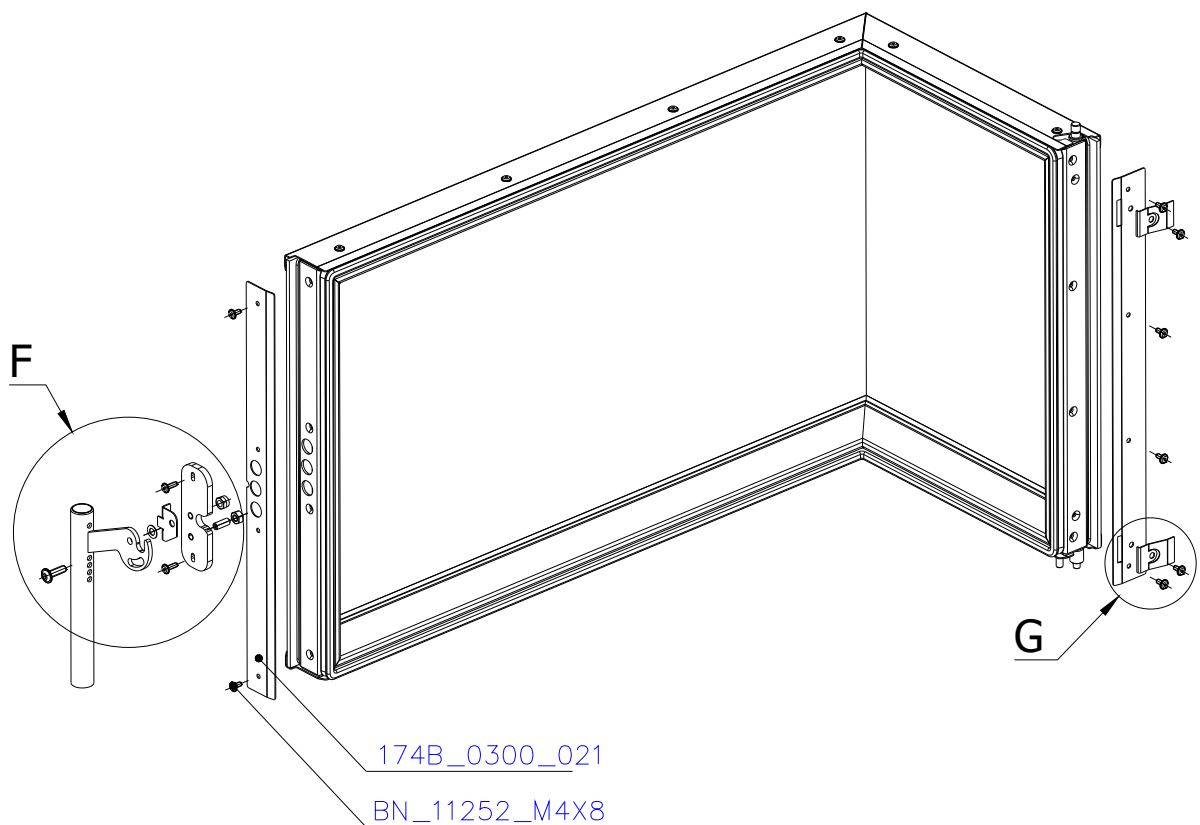

SCAN 5007 FL

SPARE PARTS