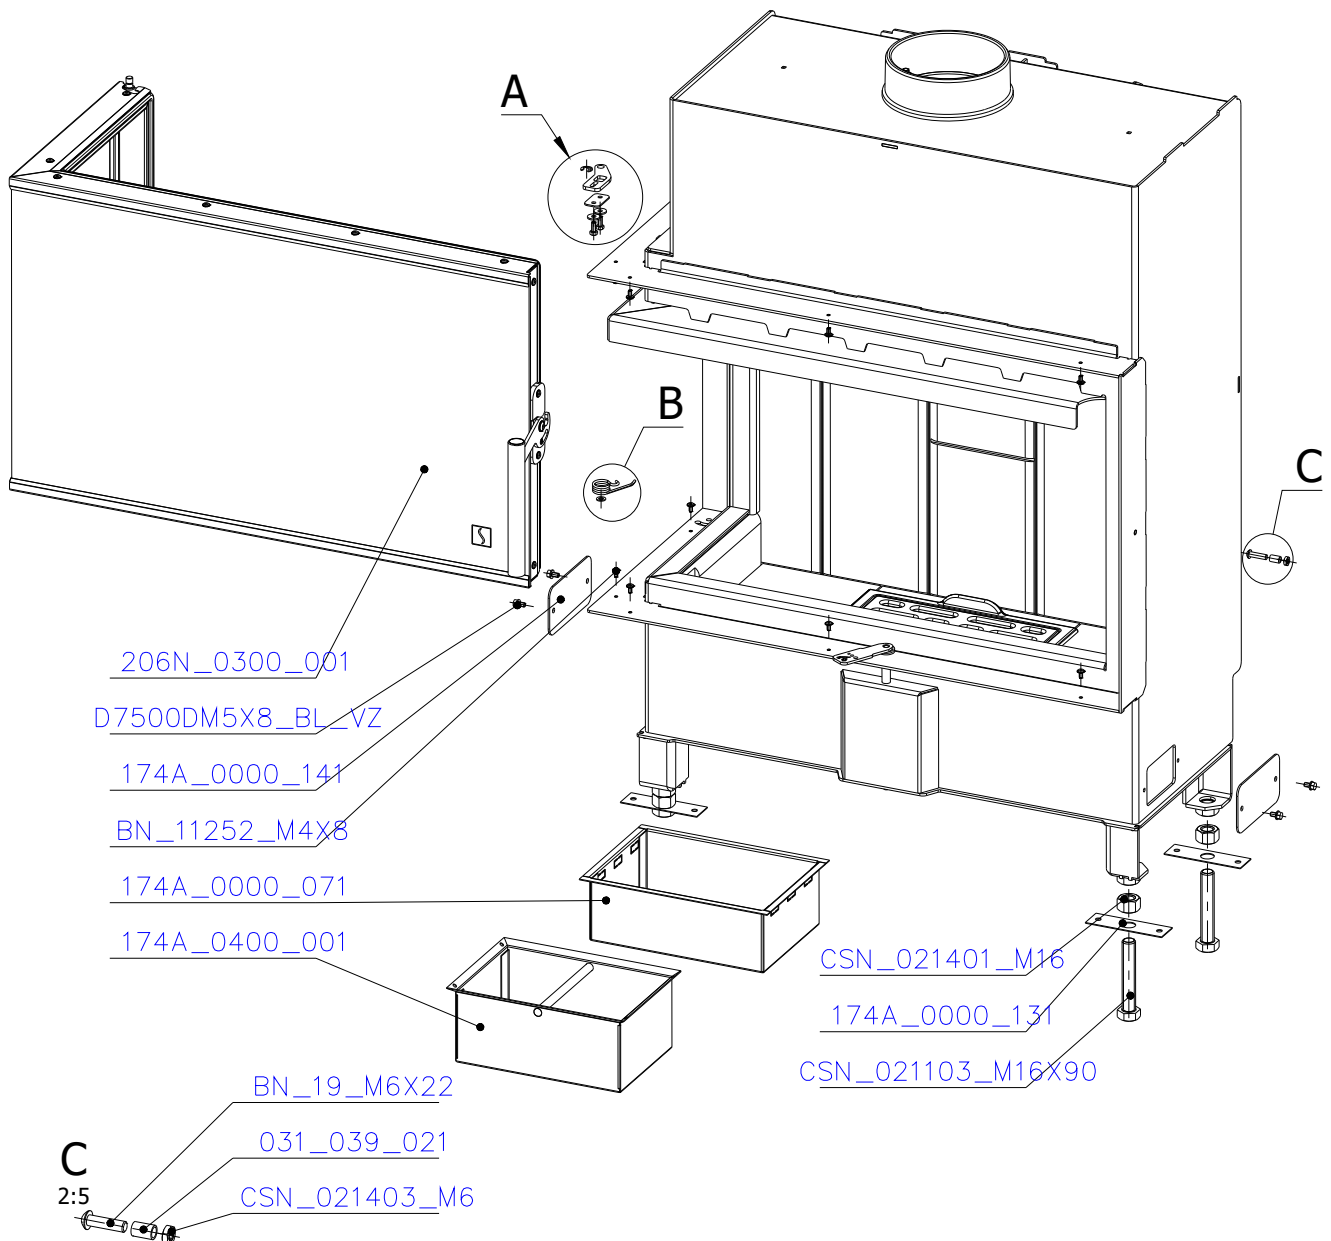

SCAN 5007 FL

SPARE PARTS

Spare parts 5007 FL

Spare part no.	Market name	Scan M3no.	
1	Screw assortment for SC 5000 series	12061534	-
2	Grate	50052738	174A_2000_011
3	Chamotte chamber set FL	50059052	206N_2010_001
4	Handle set	50061498	-
5	Front glass 4x677,5x402	50062945	174U_0300_012
6	Side glass 4x304x402	50052726	632_999_304_402
7	Glass sealing 15x4 mm, type 7226/5/0/0 - black	50052729	341_414_015_004
8	Door gasket diam. 12 mm, type 84204/3/0/0 - grey	51066470	341_414_012_616

SCAN 5007 FL

SPARE PARTS

SCAN 5007 FL

SPARE PARTS

E
333:1000

SCAN 5007 FL

SPARE PARTS

[206A_0000_211](#)

SCAN 5007 FL

SPARE PARTS

SCAN 5007 FL

SPARE PARTS

SCAN 5007 FL

SPARE PARTS