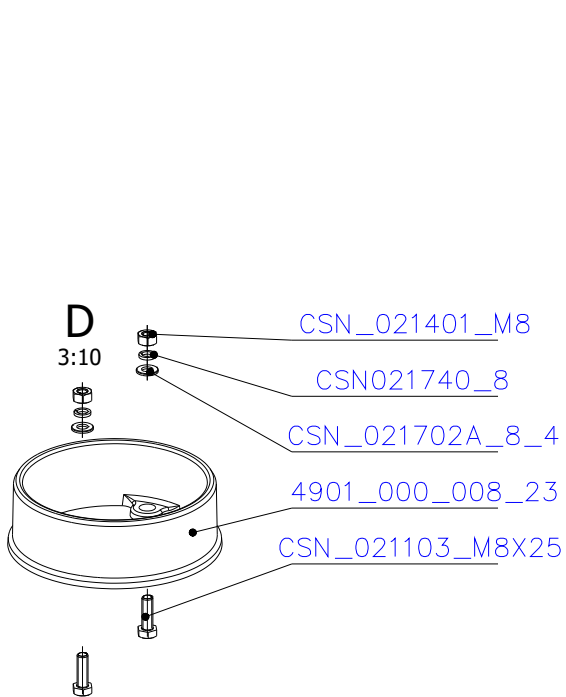

SCAN 5007 FL

SPARE PARTS

Spare parts 5007 FL

Spare part no.	Market name	Scan M3no.	
1	Screw assortment for SC 5000 series	12061534	-
2	Grate	50052738	174A_2000_011
3	Chamotte chamber set FL	50059052	206N_2010_001
4	Handle set	50061498	-
5	Front glass 4x677,5x402	50062945	174U_0300_012
6	Side glass 4x304x402	50052726	632_999_304_402
7	Glass sealing 15x4 mm, type 7226/5/0/0 - black	50052729	341_414_015_004
8	Door gasket diam. 12 mm, type 84204/3/0/0 - grey	51066470	341_414_012_616

SCAN 5007 FL

SPARE PARTS

SCAN 5007 FL

SPARE PARTS

E
333:1000

SCAN 5007 FL

SPARE PARTS

[206A_0000_211](#)

SCAN 5007 FL

SPARE PARTS

SCAN 5007 FL

SPARE PARTS

SCAN 5007 FL

SPARE PARTS