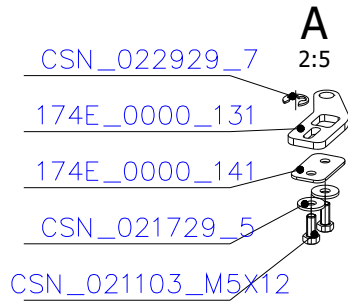

SCAN 5007 FL

SPARE PARTS

Spare parts 5007 FL

Spare part no.	Market name	Scan M3no.	
1	Screw assortment for SC 5000 series	12061534	-
2	Grate	50052738	174A_2000_011
3	Chamotte chamber set FL	50059052	206N_2010_001
4	Handle set	50061498	-
5	Front glass 4x677,5x402	50062945	174U_0300_012
6	Side glass 4x304x402	50052726	632_999_304_402
7	Glass sealing 15x4 mm, type 7226/5/0/0 - black	50052729	341_414_015_004
8	Door gasket diam. 12 mm, type 84204/3/0/0 - grey	51066470	341_414_012_616

SCAN 5007 FL

SPARE PARTS

SCAN 5007 FL

SPARE PARTS

E
333:1000

SCAN 5007 FL

SPARE PARTS

[206A_0000_211](#)

SCAN 5007 FL

SPARE PARTS

SCAN 5007 FL

SPARE PARTS

SCAN 5007 FL

SPARE PARTS