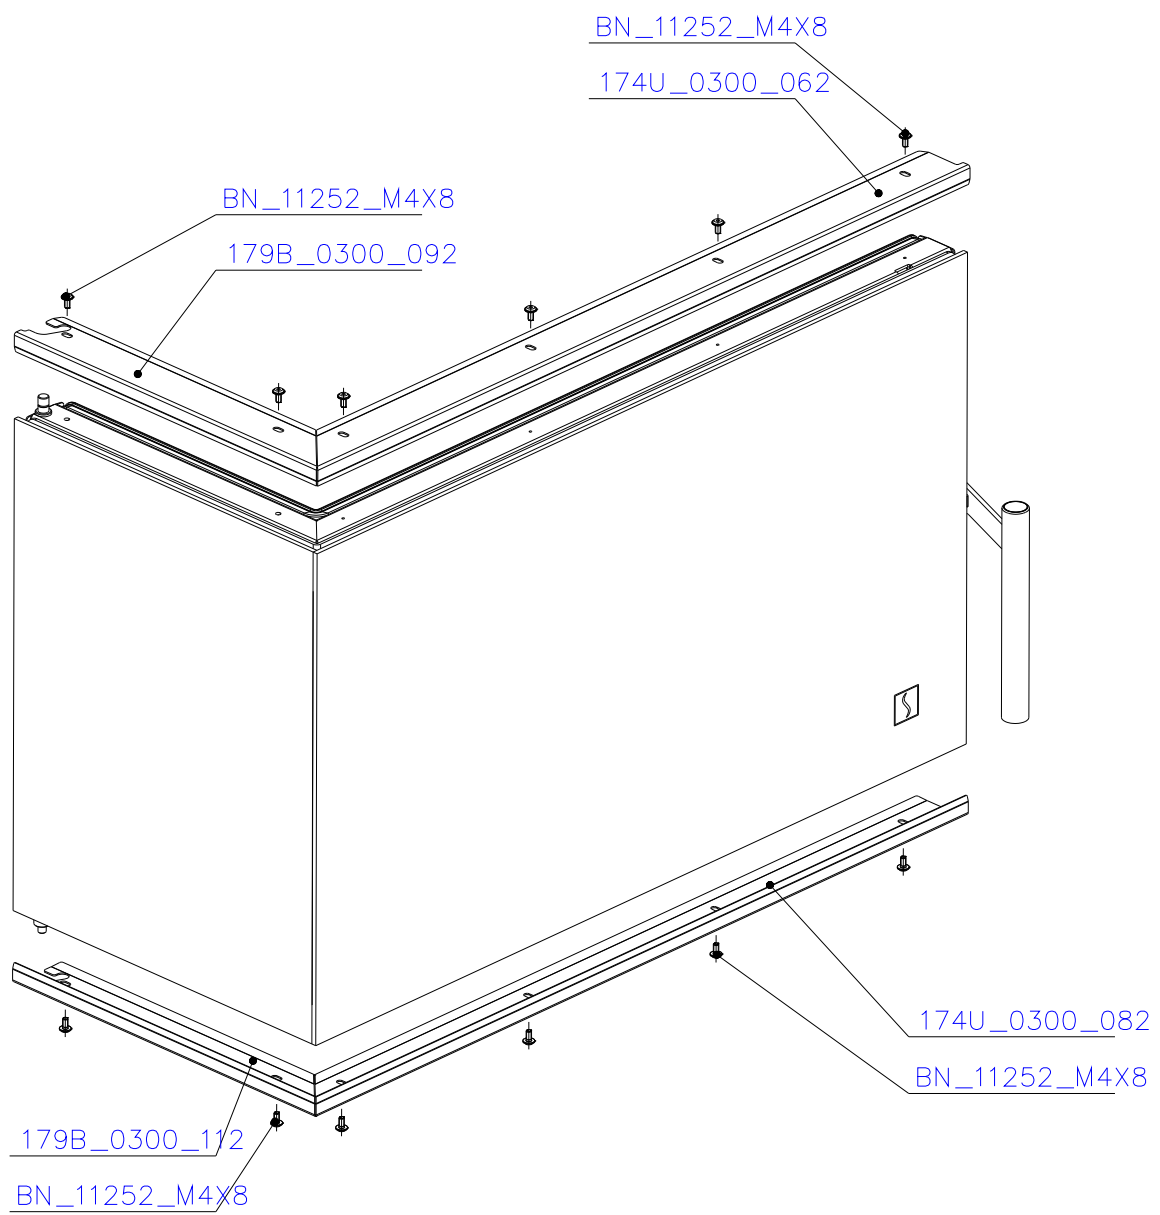

SCAN 5007 FL

SPARE PARTS