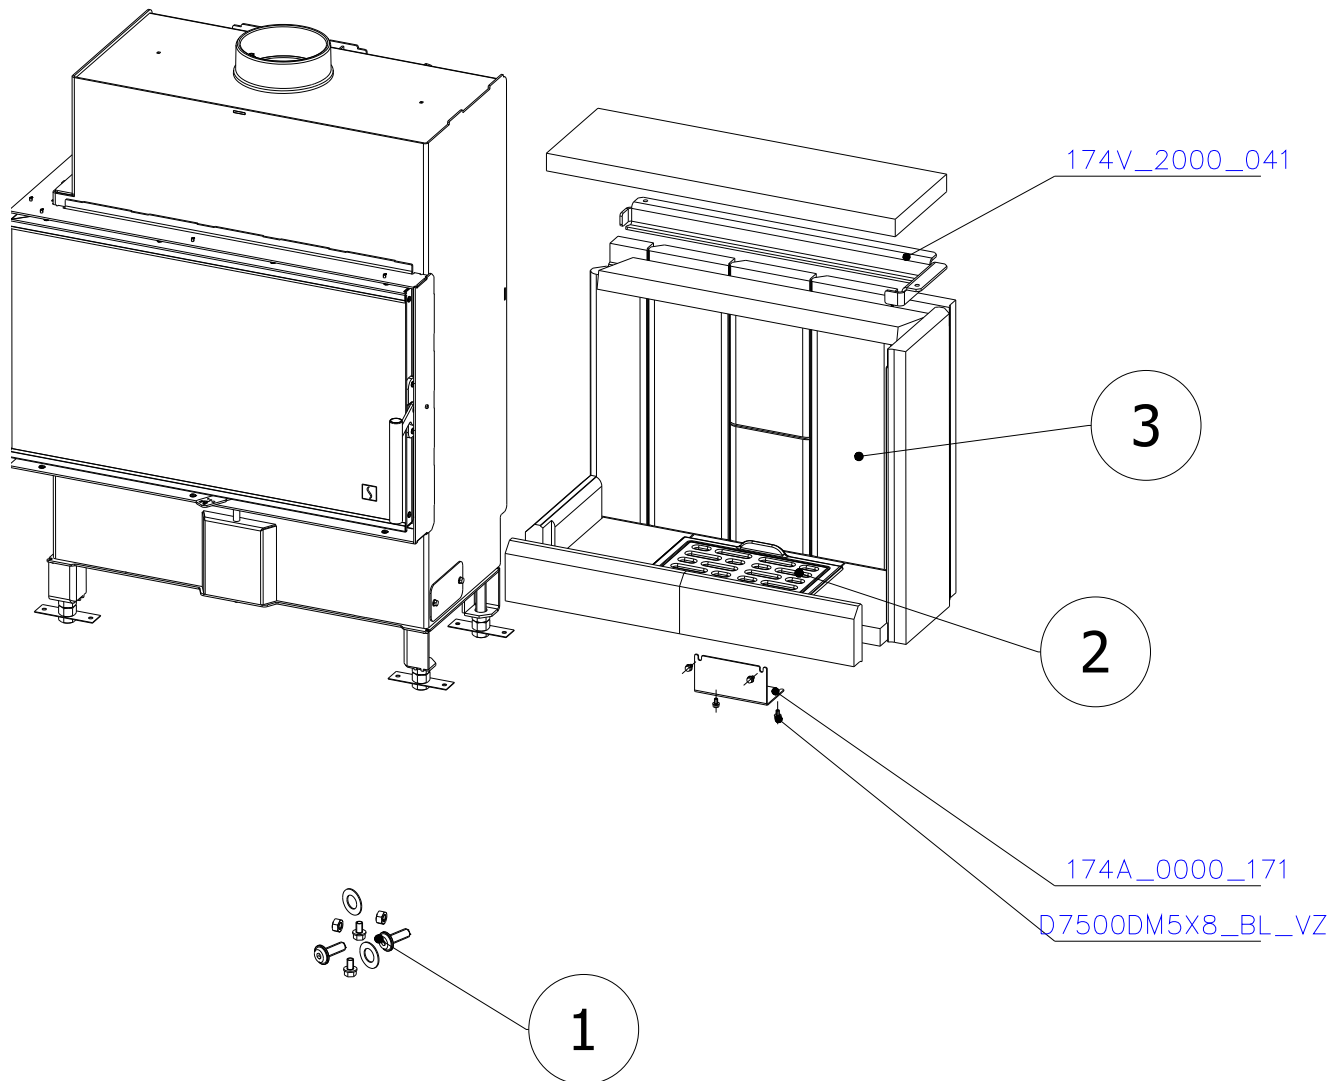

SCAN 5007 FL

SPARE PARTS

Spare parts 5007 FL

Spare part no.	Market name	Scan M3no.	
1	Screw assortment for SC 5000 series	12061534	-
2	Grate	50052738	174A_2000_011
3	Chamotte chamber set FL	50059052	206N_2010_001
4	Handle set	50061498	-
5	Front glass 4x677,5x402	50062945	174U_0300_012
6	Side glass 4x304x402	50052726	632_999_304_402
7	Glass sealing 15x4 mm, type 7226/5/0/0 - black	50052729	341_414_015_004
8	Door gasket diam. 12 mm, type 84204/3/0/0 - grey	51066470	341_414_012_616

SCAN 5007 FL

SPARE PARTS

SCAN 5007 FL

SPARE PARTS

E
333:1000

SCAN 5007 FL

SPARE PARTS

[206A_0000_211](#)