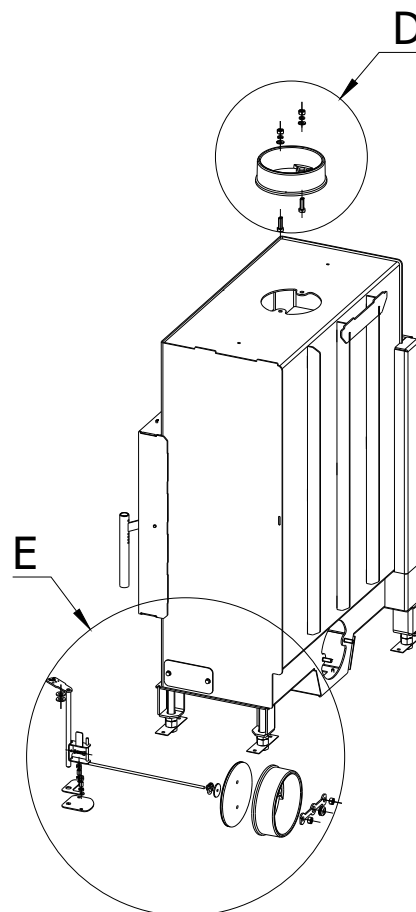

SCAN 5007 FL

SPARE PARTS

Spare parts 5007 FL

Spare part no.	Market name	Scan M3no.	
1	Screw assortment for SC 5000 series	12061534	-
2	Grate	50052738	174A_2000_011
3	Chamotte chamber set FL	50059052	206N_2010_001
4	Handle set	50061498	-
5	Front glass 4x677,5x402	50062945	174U_0300_012
6	Side glass 4x304x402	50052726	632_999_304_402
7	Glass sealing 15x4 mm, type 7226/5/0/0 - black	50052729	341_414_015_004
8	Door gasket diam. 12 mm, type 84204/3/0/0 - grey	51066470	341_414_012_616

SCAN 5007 FL

SPARE PARTS

SCAN 5007 FL

SPARE PARTS

E
333:1000

SCAN 5007 FL

SPARE PARTS

[206A_0000_211](#)

SCAN 5007 FL

SPARE PARTS

SCAN 5007 FL

SPARE PARTS

SCAN 5007 FL

SPARE PARTS