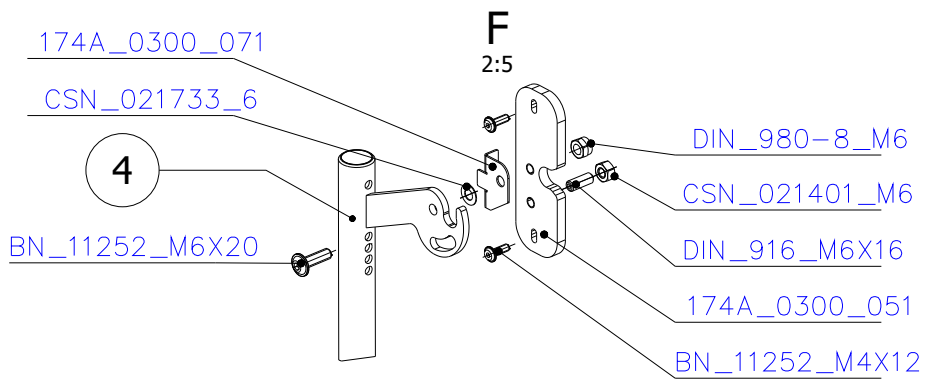

SCAN 5007 FL

SPARE PARTS

Spare parts 5007 FL

Spare part no.	Market name	Scan M3no.	
1	Screw assortment for SC 5000 series	12061534	-
2	Grate	50052738	174A_2000_011
3	Chamotte chamber set FL	50059052	206N_2010_001
4	Handle set	50061498	-
5	Front glass 4x677,5x402	50062945	174U_0300_012
6	Side glass 4x304x402	50052726	632_999_304_402
7	Glass sealing 15x4 mm, type 7226/5/0/0 - black	50052729	341_414_015_004
8	Door gasket diam. 12 mm, type 84204/3/0/0 - grey	51066470	341_414_012_616

SCAN 5007 FL

SPARE PARTS

SCAN 5007 FL

SPARE PARTS

E
333:1000

SCAN 5007 FL

SPARE PARTS

[206A_0000_211](#)

SCAN 5007 FL

SPARE PARTS

SCAN 5007 FL

SPARE PARTS

SCAN 5007 FL

SPARE PARTS